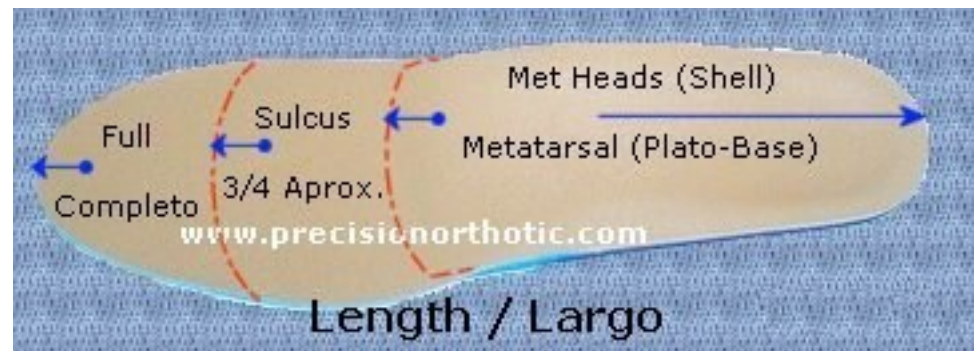

Insole's Length and approximate Length selection

TEMPLATES : letter after the size a = Narrow d = Most used e = wide (ex: size 4aa or 4d or 4eee)

BLUE TEMPLATE SIZE ARE DIFFERENT THEN MEASUREMENTS ON CHART. See Blue template chart.

Blue Sets are available by request at a low price.

PRECISION ORTHOTIC LAB
 TEL: (856) 848-6226
 Fax : (856) 848-7944
 info@precisionorthotic.com
 West Deptford, New Jersey
 USA

BLUE TEMPLATE: Offset center line, letter goes before the size B = wide type A = Narrow type (ex: size A4 or B4)