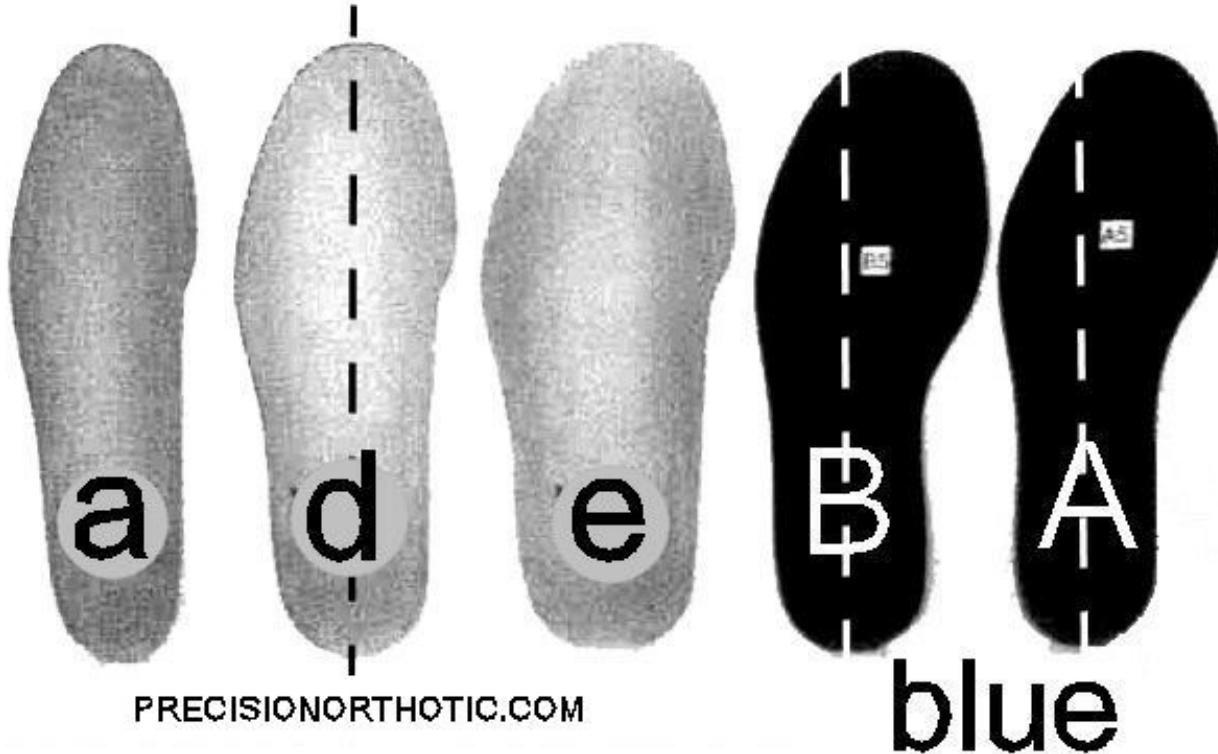

Insole's Length and approximate Length selection

TEMPLATES : letter after the size a = Narrow d = Most used e = wide (ex: size 4aa or 4d or 4eee)

BLUE TEMPLATE SIZE ARE DIFFERENT THEN MEASUREMENTS ON CHART. See Blue template chart.

Blue Sets are available by request at a low price.

PRECISION ORTHOTIC LAB
 TEL: (856) 848-6226
 Fax : (856) 848-7944
 info@precisionorthotic.com
 West Deptford, New Jersey
 USA

BLUE TEMPLATE: Offset center line, letter goes before the size B = wide type A = Narrow type (ex: size A4 or B4)